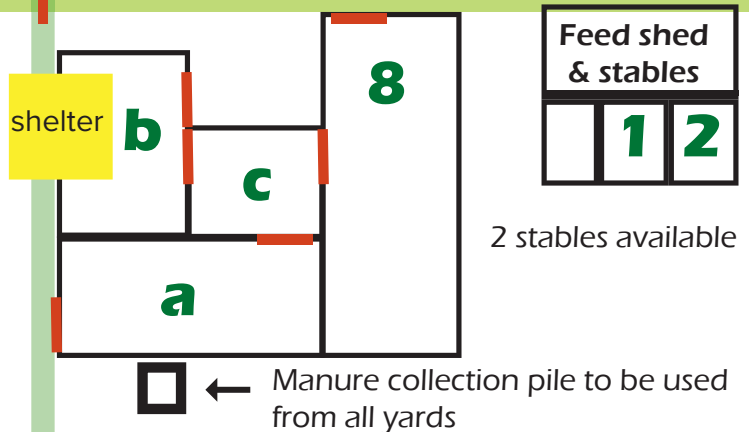

Somersby Paddock

Paddock Plan

GRANTS ROAD

Yard layout

8 good sized Yards available noted as - 1, 2, 3, 4, 5, 6, 7, 8.

← to Arena

Dirt road

Dirt road

Day yard layout

3 Day Yards available noted as - a, b and c

2 stables available

← Manure collection pile to be used from all yards

Please note that all gates are marked as red. Tank water is provided in all yards and stables.