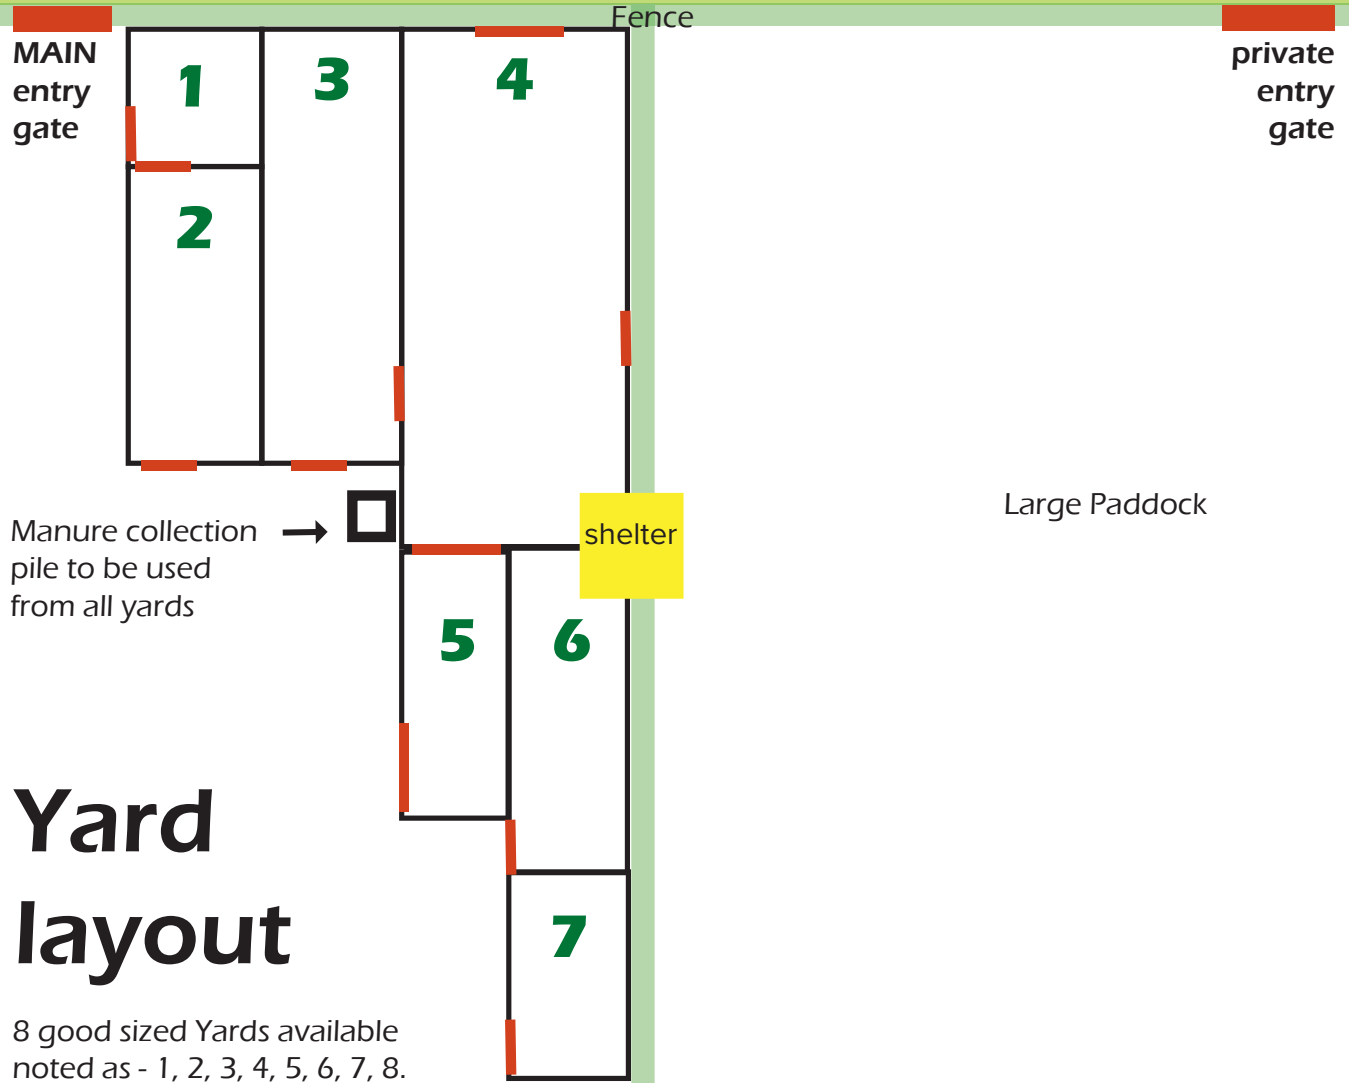

Somersby Paddock

Paddock Plan

GRANTS ROAD

Yard layout

8 good sized Yards available noted as - 1, 2, 3, 4, 5, 6, 7, 8.

← to Arena

Dirt road

Dirt road

Day yard layout

3 Day Yards available noted as - a, b and c

2 stables available

← Manure collection pile to be used from all yards

Please note that all gates are marked as red. Tank water is provided in all yards and stables.